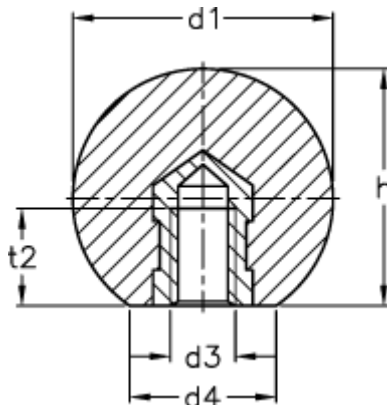

Article number: 20129442

Description: E+G Ball knob DIN 319-KU-32-M8-E

Measures

d1	= 32
d3	= M8
d4 approx.	= 18
h	= 29.0
t2 min.	= 12.0